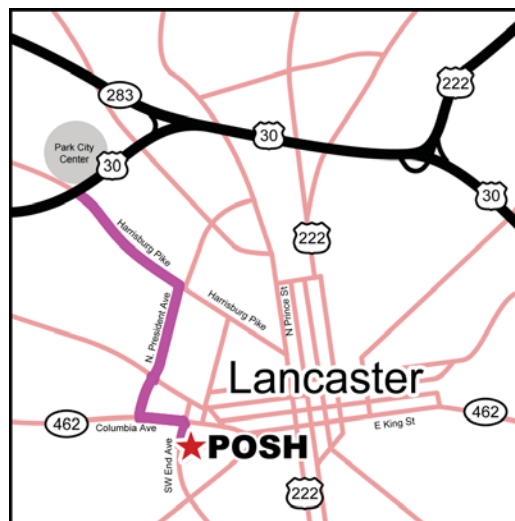

**820 First Street
Lancaster, PA 17603**
(717)291-9894 — www.poshbridal.com

Follow us on Facebook POSH Bridal